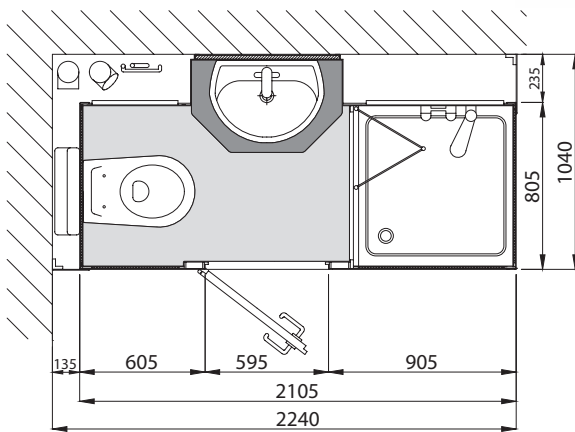

Scan the QR Code and watch the **in-stallation video** for the pre-fabricated bathroom BASIS

Pre-fabricated bathrooms from Grumbach

allow problem-free assembly on site following the building block system.

■ Pre-fabricated bathroom BASIS

General description

- Body made of element units in light construction (low weight!)
- Walls, floor, ceiling and access door made of high-quality plastic (PS)
- Cabinet colour: white
- Floor covering is PVC
- Water tight, white access door made of PS with ventilation grate, door lock with "occupied" sign and two clothes hooks
- Light switch outside next to the access door with indicator light
- Base in sandwich construction with dual sided strengthened coating and XPS hard foam core
- The base has a lip 1.5 cm high around the rim creating a tub
- Base with adjustable feet for easy positioning
- Water pipes made of plastic pre-assembled to the assembly duct
- Draining pipes made of HT pipes, pre-fitted to assembly duct
- Access panel to the connection duct
- Lighting is provided by ceiling lamps (3)
- Including material for electrical installation
- Equipment for a ventilation connection DN 100
- 2 flexible connection hoses for cold and hot water, 1m long,
- Two facings made of plastic for the walls are included in the scope of delivery.
- The access height to the pre-fabricated is only about 8 cm.