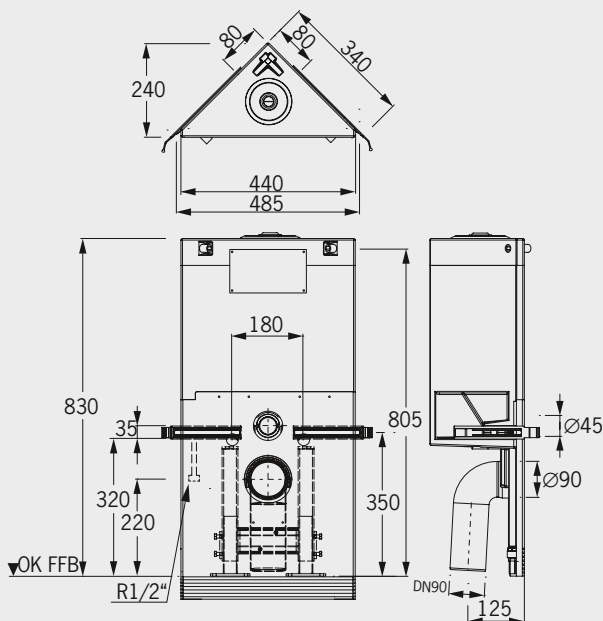

Construction height 83 cm

■ Corner WC-block 83 cm high with flush button "Classic 150" by Grumbach, flushing from above

Art.-No. 1307.N

755,- €

Height 83 cm, Depth 24 cm, **Diagonal 44 cm**

With dual volume flushing technology or Start/Stop flush completely fitted for wall-hanging WC:

- adjustable in 4-stages
- with fastening material (for corner/for **single-sided** wall fastening)
- with sound proof set
- with height-adjustable feet (up to 15 cm)
- with assembly room cover below
- with moulded cistern (internal part from Geberit®) incl. cistern protection
- site protection caps
- with metre indication line at 0.5 m
- with WC connection pipes (90°-bend made of PE Ø 90/90 mm and PE adaptor Ø 90/110 mm)
- with WC connection pipes Ø 90 mm
- with WC fastening set
- actuation from above
- with flush button "Classic 150 Chrome", push button in matt chrome, rosette in shiny chrome (material: aluminum)

Example of use: Corner WC-block 83 cm high, clad with Grumbach decor panels in Pergamon, see also page 14.

water connection at the front bottom left

Technical data Corner WC-blocks

Adjustment range height:	0–150 mm
Adjustment range wall:	0–20 mm
Dual volume flushing technology (can be adjusted):	
Factory setting:	4/6 l
Small flush volume:	3–4 l
Large flush volume:	6 l
Water connection:	1/2" female thread
Drain:	90°-bend made of PE Ø 90/90 mm and PE-adaptor Ø 90/110 mm