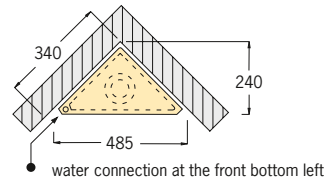

Construction height 83 cm

■ Corner WC-block 83 cm high with flush button "Classic 150" by Grumbach, flushing from above

Art.-No. 1307.N

755,- €

Height 83 cm, Depth 24 cm, **Diagonal 44 cm**

With dual volume flushing technology or Start/Stop flush completely fitted for wall-hanging WC:

- adjustable in 4-stages
- with fastening material (for corner/for **single-sided** wall fastening)
- with sound proof set
- with height-adjustable feet (up to 15 cm)
- with assembly room cover below
- with moulded cistern (internal part from Geberit®) incl. cistern protection
- site protection caps
- with metre indication line at 0.5 m
- with WC connection pipes (90°-bend made of PE Ø 90/90 mm and PE adaptor Ø 90/110 mm)
- with WC connection pipes Ø 90 mm
- with WC fastening set
- actuation from above
- with flush button "Classic 150 Chrome", push button in matt chrome, rosette in shiny chrome (material: aluminum)

Example of use: Corner WC-block 83 cm high, clad with Grumbach decor panels in Pergamon, see also page 14.

water connection at the front bottom left

Technical data Corner WC-blocks

Adjustment range height:	0–150 mm
Adjustment range wall:	0–20 mm
Dual volume flushing technology (can be adjusted):	
Factory setting:	4/6 l
Small flush volume:	3–4 l
Large flush volume:	6 l
Water connection:	1/2" female thread
Drain:	90°-bend made of PE Ø 90/90 mm and PE-adaptor Ø 90/110 mm