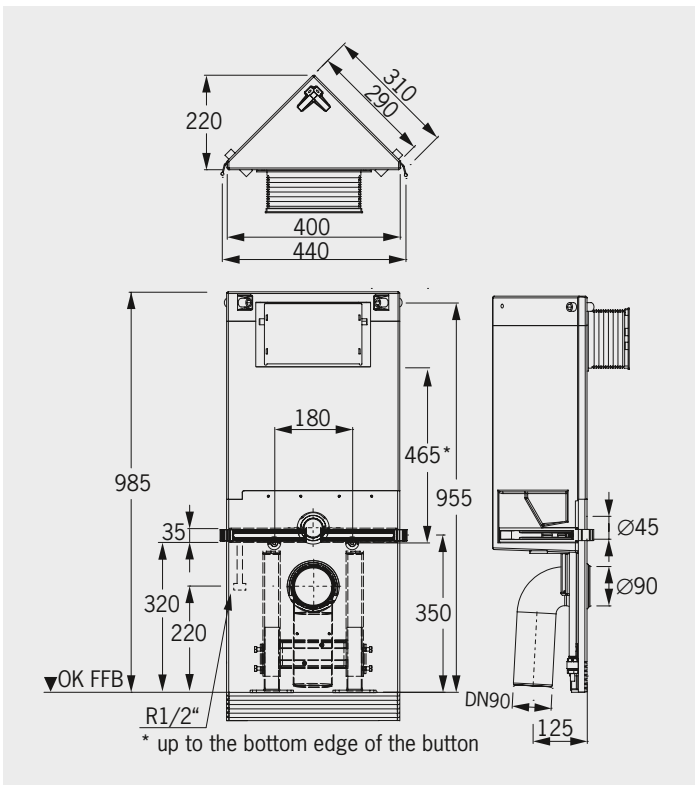

Construction height 98 cm

■ Corner WC-block 98 cm high for flush panels "Sigma 01/10/20/21/40/50/70" (Geberit®)

Art.-No. 1302.N

595,- €

Height 98 cm, Depth 22 cm, Diagonal 40 cm

With dual volume flushing technology or Start/Stop flush completely fitted for wall-hanging WC:

- adjustable in 4-stages
- with fastening material (for corner/for **single-sided** wall fastening)
- with sound proof set
- with height-adjustable feet (up to 15 cm)
- with assembly room cover below
- with moulded cistern (internal part from Geberit®) incl. cistern protection
- building protection caps
- with metre indication line at 0.5 m
- with WC connection pipes (90°-bend made of PE Ø 90/90 mm and PE adaptor Ø 90/110 mm)
- with WC connection pipes Ø 90 mm
- with WC fastening set
- actuation from the front
- without flush panel

For installation examples, see photos on page 40!

Installation example: Corner WC-block 98 cm high clad in black decor panels, flush panel "Sigma 50" (Geberit®)

Technical data Corner WC-blocks

Adjustment range height:	0–150 mm
Adjustment range wall:	0–20 mm
Dual volume flushing technology (can be adjusted):	
Factory setting:	4/8.5 l
Small flush volume:	3–4 l
Large flush volume:	6–8.5 l
Water connection:	1/2" female thread
Drain:	90°-bend made of PE Ø 90/90 mm and PE-adaptor Ø 90/110 mm