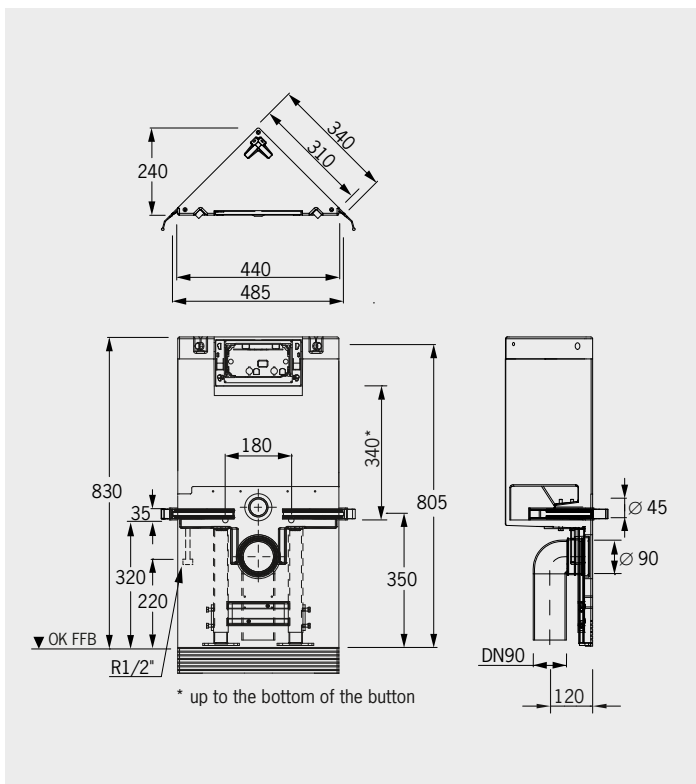

Construction height 83 cm

■ Corner WC-block 83 cm high for flush panels "Omega" by Geberit®

Art.-No. 1304.IV

685,- €

Height 83 cm, Depth 24 cm, **Diagonal 44 cm**

With dual volume flushing technology or Start/Stop flush completely fitted for wall-hanging WC:

- adjustable in 4-stages
- with fastening material (for corner/for **single-sided** wall fastening)
- with sound proof set
- with height-adjustable feet (up to 15 cm)
- with assembly room cover below
- with moulded cistern (internal part from Geberit®) incl. cistern protection
- site protection caps
- with metre indication line at 0.5 m
- with WC connection pipes (90°-bend made of PE Ø 90/90 mm and PE adaptor Ø 90/110 mm)
- with WC connection pipes Ø 90 mm
- with WC fastening set
- actuation from the front
- for flush panels »Omega« (Geberit®)
- without flush panel

Omega 20

Omega 30

- **Note:** When using the "Omega 60" flush panel, the cladding on the block must be at least 24 mm thick!

Technical data Corner WC-blocks	
Adjustment range height:	0–150 mm
Adjustment range wall:	0–20 mm
Dual volume flushing technology (can be adjusted):	
Factory setting:	4/6 l
Small flush volume:	3–4 l
Large flush volume:	6 l
Water connection:	1/2" female thread
Drain:	90°-bend made of PE Ø 90/90 mm and PE-adaptor Ø90/110 mm