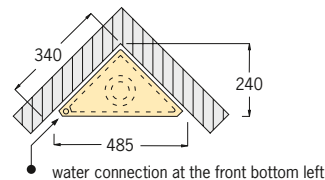

Construction height 83 cm

■ Corner WC-block 83 cm high for flush panels "Omega" by Geberit®

Art.-No. 1304.IV

685,- €

Height 83 cm, Depth 24 cm, **Diagonal 44 cm**

With dual volume flushing technology or Start/Stop flush completely fitted for wall-hanging WC:

- adjustable in 4-stages
- with fastening material (for corner/for **single-sided** wall fastening)
- with sound proof set
- with height-adjustable feet (up to 15 cm)
- with assembly room cover below
- with moulded cistern (internal part from Geberit®) incl. cistern protection
- site protection caps
- with metre indication line at 0.5 m
- with WC connection pipes (90°-bend made of PE Ø 90/90 mm and PE adaptor Ø 90/110 mm)
- with WC connection pipes Ø 90 mm
- with WC fastening set
- actuation from the front
- for flush panels »Omega« (Geberit®)
- without flush panel

Omega 20

Omega 30

- **Note:** When using the "Omega 60" flush panel, the cladding on the block must be at least 24 mm thick!

Technical data Corner WC-blocks	
Adjustment range height:	0–150 mm
Adjustment range wall:	0–20 mm
Dual volume flushing technology (can be adjusted):	
Factory setting:	4/6 l
Small flush volume:	3–4 l
Large flush volume:	6 l
Water connection:	1/2" female thread
Drain:	90°-bend made of PE Ø 90/90 mm and PE-adaptor Ø90/110 mm