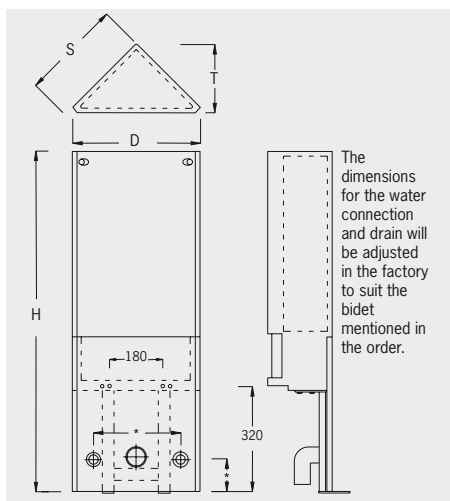

Diagonal 40 cm, Depth 22 cm

- with fastening material (for connecting in a corner)
- with washstand accessory set
- with height-adjustable feet (up to 15 cm)
- with assembly space cover below

■ **Corner bidet block 108 cm**

Art.-No. 1341 335,- €

■ **Corner bidet block 98 cm**

Art.-No. 1342 340,- €

■ **Corner bidet block 83 cm**

Art.-No. 1344 340,- €

Diagonal 40 cm, Depth 22 cm

- completely equipped out for wall hanging bidet
- with fastening material (for attachment in a corner or on a side wall)
- with connection set (2 connecting angles 1/2" x 1/2" and elbows 50/50)
- with equipment for the bidet (**Please mention the model when ordering**)
- assembly space cover below
- **Note:** use of the bidet is only possible with the back to the wall!

Dimensions Corner bidet block				
Art.-No.	H	D	T	S
1341	1085	400	220	310
1342	985	400	220	310
1344	830	440	240	340