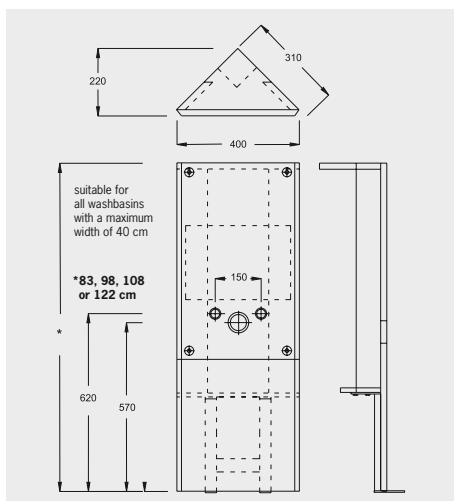

Diagonal 40 cm, Depth 22 cm

- with fastening material (for connecting in a corner)
- with washstand accessory set
- with height-adjustable feet (up to 15 cm)
- with assembly space cover below

■ **Corner bidet block 108 cm**

Art.-No. 1341 335,- €

■ **Corner bidet block 98 cm**

Art.-No. 1342 340,- €

■ **Corner bidet block 83 cm**

Art.-No. 1344 340,- €

Diagonal 40 cm, Depth 22 cm

- completely equipped out for wall hanging bidet
- with fastening material (for attachment in a corner or on a side wall)
- with connection set (2 connecting angles 1/2" x 1/2" and elbows 50/50)
- with equipment for the bidet (**Please mention the model when ordering**)
- assembly space cover below
- **Note:** use of the bidet is only possible with the back to the wall!

Dimensions Corner bidet block				
Art.-No.	H	D	T	S
1341	1085	400	220	310
1342	985	400	220	310
1344	830	440	240	340