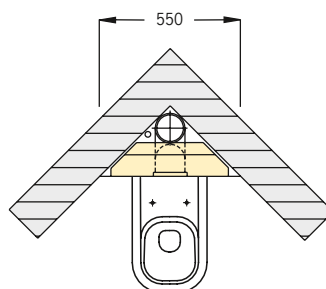

Grumbach sanitary blocks as single elements

Example 1: Corner WC-block 108/98 cm

Corner WC-blocks for the 90°-corner of a room
Height 108 or 98 cm.

Example 2: Corner WC-block 88/83 cm

Corner WC-blocks for the 90°-corner of a room
Height 88 or 83 cm.

Example 3: Corner WC-block (for all models)

Corner WC-block for the 90°-corner of a room with downpipe DN100

Example 4: Corner WC-block (for all models)

Corner WC-block, shown here with only one-sided fastening, as a solution and fitting element for problem cases with for example tubular-shaped bathrooms.

Example 5: Corner blocks for Urinal, WC and sink

Corner blocks for Urinal, WC and sink for space saving bathroom solutions (for example as guest-WC)

Example 6: WC-block 110 cm slanted

WC-block 110 cm, slanted with fastening in a corner with downpipe DN 100.

Example 7: Combination of corner WC-Block and corner bidet block

Height 108 or 98 cm.
The elements are connected in the factory. Please mention when ordering.