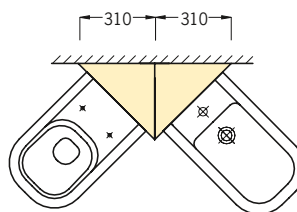

Grumbach sanitary blocks as single elements

Example 1: Corner WC-block 108/98 cm

Corner WC-blocks for the 90°-corner of a room
Height 108 or 98 cm.

Example 2: Corner WC-block 88/83 cm

Corner WC-blocks for the 90°-corner of a room
Height 88 or 83 cm.

Example 3: Corner WC-block (for all models)

Corner WC-block for the 90°-corner of a room with downpipe DN100

Example 4: Corner WC-block (for all models)

Corner WC-block, shown here with only one-sided fastening, as a solution and fitting element for problem cases with for example tubular-shaped bathrooms.

Example 5: Corner blocks for Urinal, WC and sink

Corner blocks for Urinal, WC and sink for space saving bathroom solutions (for example as guest-WC)

Example 6: WC-block 110 cm slanted

WC-block 110 cm, slanted with fastening in a corner with downpipe DN 100.

Example 7: Combination of corner WC-Block and corner bidet block

Height 108 or 98 cm.
The elements are connected in the factory. Please mention when ordering.