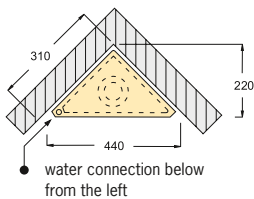

Grumbach sanitary blocks as single elements

Example 1: Corner WC-block 108/98 cm

Corner WC-blocks for the 90°-corner of a room
Height 108 or 98 cm.

Example 2: Corner WC-block 88/83 cm

Corner WC-blocks for the 90°-corner of a room
Height 88 or 83 cm.

Example 3: Corner WC-block (for all models)

Corner WC-block for the 90°-corner of a room with downpipe DN100

Example 4: Corner WC-block (for all models)

Corner WC-block, shown here with only one-sided fastening, as a solution and fitting element for problem cases with for example tubular-shaped bathrooms.

Example 5: Corner blocks for Urinal, WC and sink

Corner blocks for Urinal, WC and sink for space saving bathroom solutions (for example as guest-WC)

Example 6: WC-block 110 cm slanted

WC-block 110 cm, slanted with fastening in a corner with downpipe DN 100.

Example 7: Combination of corner WC-Block and corner bidet block

Height 108 or 98 cm.
The elements are connected in the factory. Please mention when ordering.