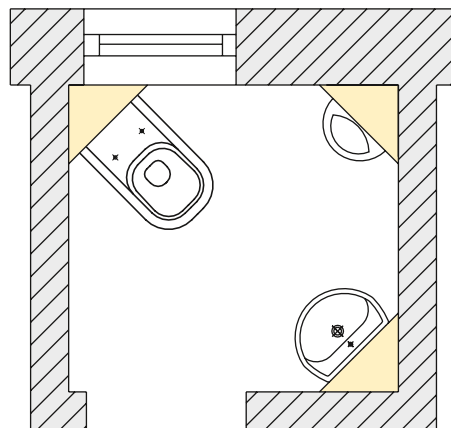

Grumbach sanitary blocks as single elements

Example 1: Corner WC-block 108/98 cm

Corner WC-blocks for the 90°-corner of a room
Height 108 or 98 cm.

Example 2: Corner WC-block 88/83 cm

Corner WC-blocks for the 90°-corner of a room
Height 88 or 83 cm.

Example 3: Corner WC-block (for all models)

Corner WC-block for the 90°-corner of a room with downpipe DN100

Example 4: Corner WC-block (for all models)

Corner WC-block, shown here with only one-sided fastening, as a solution and fitting element for problem cases with for example tubular-shaped bathrooms.

Example 5: Corner blocks for Urinal, WC and sink

Corner blocks for Urinal, WC and sink for space saving bathroom solutions (for example as guest-WC)

Example 6: WC-block 110 cm slanted

WC-block 110 cm, slanted with fastening in a corner with downpipe DN 100.

Example 7: Combination of corner WC-Block and corner bidet block

Height 108 or 98 cm.
The elements are connected in the factory. Please mention when ordering.