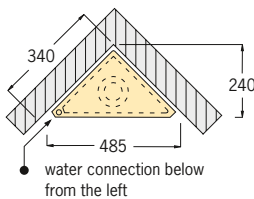

Grumbach sanitary blocks as single elements

Example 1: Corner WC-block 108/98 cm

Corner WC-blocks for the 90°-corner of a room
Height 108 or 98 cm.

Example 2: Corner WC-block 88/83 cm

Corner WC-blocks for the 90°-corner of a room
Height 88 or 83 cm.

Example 3: Corner WC-block (for all models)

Corner WC-block for the 90°-corner of a room with downpipe DN100

Example 4: Corner WC-block (for all models)

Corner WC-block, shown here with only one-sided fastening, as a solution and fitting element for problem cases with for example tubular-shaped bathrooms.

Example 5: Corner blocks for Urinal, WC and sink

Corner blocks for Urinal, WC and sink for space saving bathroom solutions (for example as guest-WC)

Example 6: WC-block 110 cm slanted

WC-block 110 cm, slanted with fastening in a corner with downpipe DN 100.

Example 7: Combination of corner WC-Block and corner bidet block

Height 108 or 98 cm.
The elements are connected in the factory. Please mention when ordering.