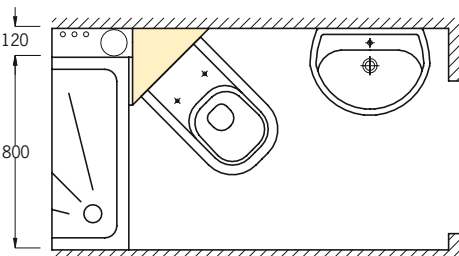

Grumbach sanitary blocks as single elements

Example 1: Corner WC-block 108/98 cm

Corner WC-blocks for the 90°-corner of a room
Height 108 or 98 cm.

Example 2: Corner WC-block 88/83 cm

Corner WC-blocks for the 90°-corner of a room
Height 88 or 83 cm.

Example 3: Corner WC-block (for all models)

Corner WC-block for the 90°-corner of a room with downpipe DN100

Example 4: Corner WC-block (for all models)

Corner WC-block, shown here with only one-sided fastening, as a solution and fitting element for problem cases with for example tubular-shaped bathrooms.

Example 5: Corner blocks for Urinal, WC and sink

Corner blocks for Urinal, WC and sink for space saving bathroom solutions (for example as guest-WC)

Example 6: WC-block 110 cm slanted

WC-block 110 cm, slanted with fastening in a corner with downpipe DN 100.

Example 7: Combination of corner WC-Block and corner bidet block

Height 108 or 98 cm.
The elements are connected in the factory. Please mention when ordering.