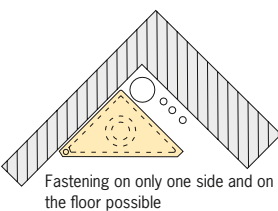

Grumbach sanitary blocks as single elements

Example 1: Corner WC-block 108/98 cm

Corner WC-blocks for the 90°-corner of a room
Height 108 or 98 cm.

Example 2: Corner WC-block 88/83 cm

Corner WC-blocks for the 90°-corner of a room
Height 88 or 83 cm.

Example 3: Corner WC-block (for all models)

Corner WC-block for the 90°-corner of a room with downpipe DN100

Example 4: Corner WC-block (for all models)

Corner WC-block, shown here with only one-sided fastening, as a solution and fitting element for problem cases with for example tubular-shaped bathrooms.

Example 5: Corner blocks for Urinal, WC and sink

Corner blocks for Urinal, WC and sink for space saving bathroom solutions (for example as guest-WC)

Example 6: WC-block 110 cm slanted

WC-block 110 cm, slanted with fastening in a corner with downpipe DN 100.

Example 7: Combination of corner WC-Block and corner bidet block

Height 108 or 98 cm.
The elements are connected in the factory. Please mention when ordering.